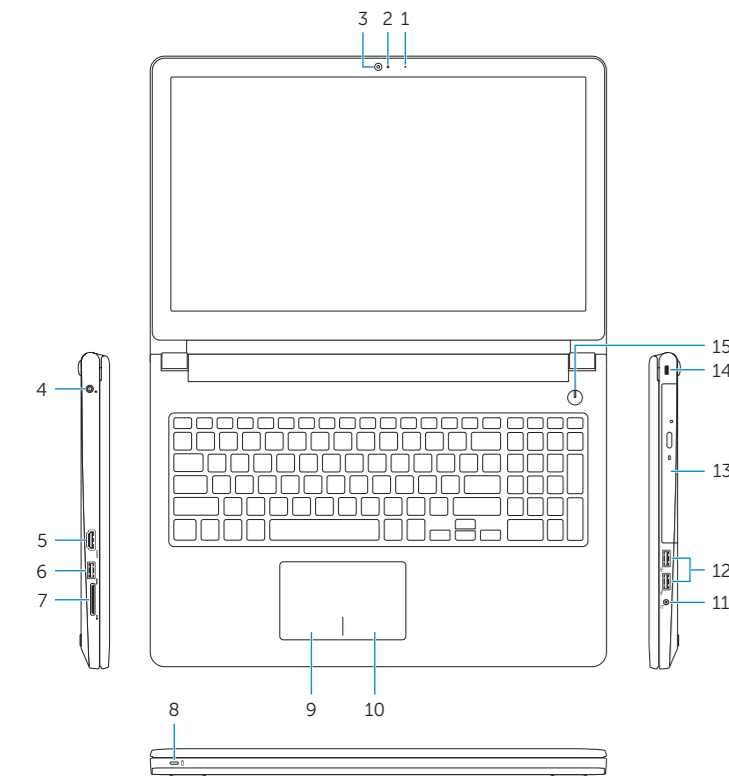

Funkcije | Funcije | Özellikler | الميزات

1. Microphone
2. Camera-status light
3. Camera
4. Power-adapter port
5. HDMI port
6. USB 3.0 port
7. Media-card reader
8. Power and battery-status light/hard-drive activity light
9. Left-click area
10. Right-click area
11. Headset port
12. USB 2.0 ports (2)
13. Optical drive
14. Security-cable slot
15. Power button
16. Regulatory label (in battery bay)
17. Battery
18. Battery-release latch
19. Service Tag label