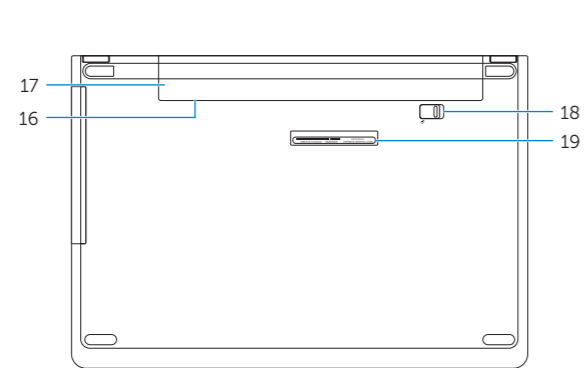

Funkcije | Funcije | Özellikler | الميزات

1. Microphone
2. Camera-status light
3. Camera
4. Power-adapter port
5. HDMI port
6. USB 3.0 port
7. Media-card reader
8. Power and battery-status light/hard-drive activity light
9. Left-click area
10. Right-click area
11. Headset port
12. USB 2.0 ports (2)
13. Optical drive
14. Security-cable slot
15. Power button
16. Regulatory label (in battery bay)
17. Battery
18. Battery-release latch
19. Service Tag label